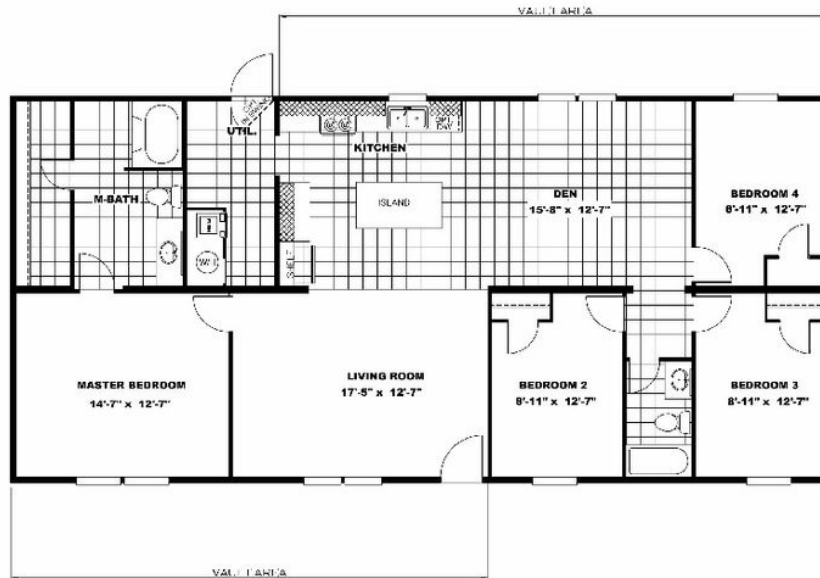

# MARVEL

**MARVEL** Model number: 21TRU28564AH18

**3 beds • 2 baths • 1568 sq.ft. • 28' width • 56' depth**

Our home building facilities invest in continuous product and process improvements. Plans, dimensions, features, materials, specifications and availability are subject to change without notice or obligation. Renderings and floor plans are representative likenesses of our homes and may differ from the actual homes. We invite you to tour a Home Center near you and inspect the highest value in quality housing available or call (606) 248-6515 to speak with a Home Consultant. Copyright 2017, CMH. All rights reserved.