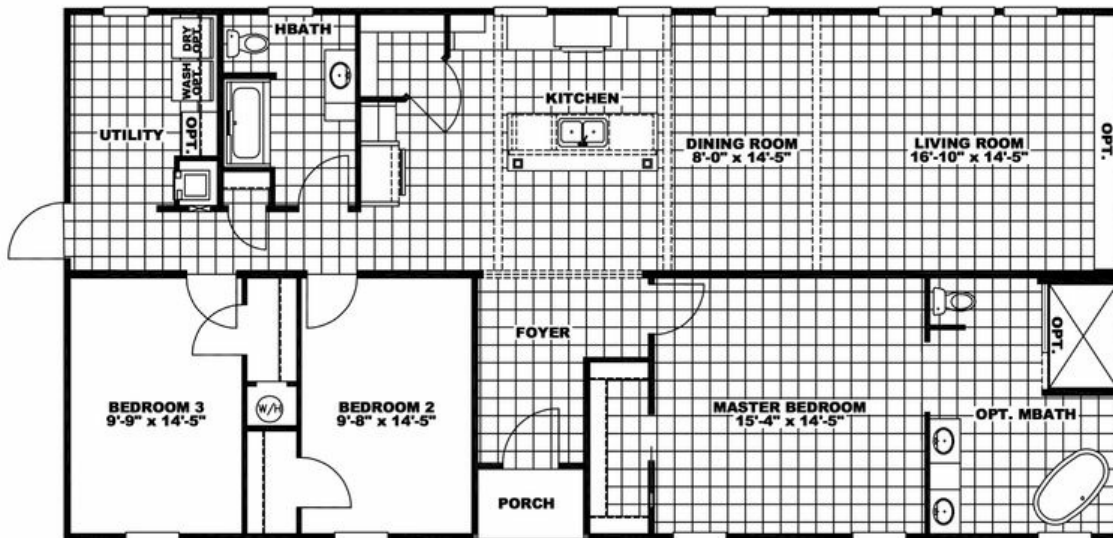

FREEDOM FARM HOUSE 32X60

FREEDOM FARM HOUSE 32X60 Model number: 27FRE32603AH19

3 beds • 2 baths • 1920 sq.ft. • 32' width • 60' depth

Our home building facilities invest in continuous product and process improvements. Plans, dimensions, features, materials, specifications and availability are subject to change without notice or obligation. Renderings and floor plans are representative likenesses of our homes and may differ from the actual homes. We invite you to tour a Home Center near you and inspect the highest value in quality housing available or call (606) 248-6515 to speak with a Home Consultant. Copyright 2017, CMH. All rights reserved.